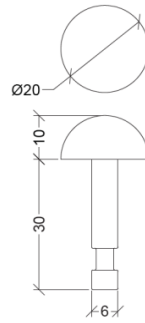

Skateboard Deterrent Dome – Stainless Steel

Product Code: GSD-01DM-316

Substrates: Tiles, concrete, timber, rubber, exposed aggregate, vinyl, pavers

Material: Stainless Steel

Warranty: 2 years