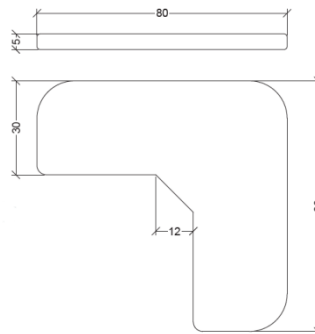

Skateboard Deterrent Wedge – Stainless Steel

Product Code: GSD-01WDG-316

Substrates: Tiles, concrete, timber, rubber, exposed aggregate, vinyl, pavers

Material: Stainless Steel

Warranty: 2 years